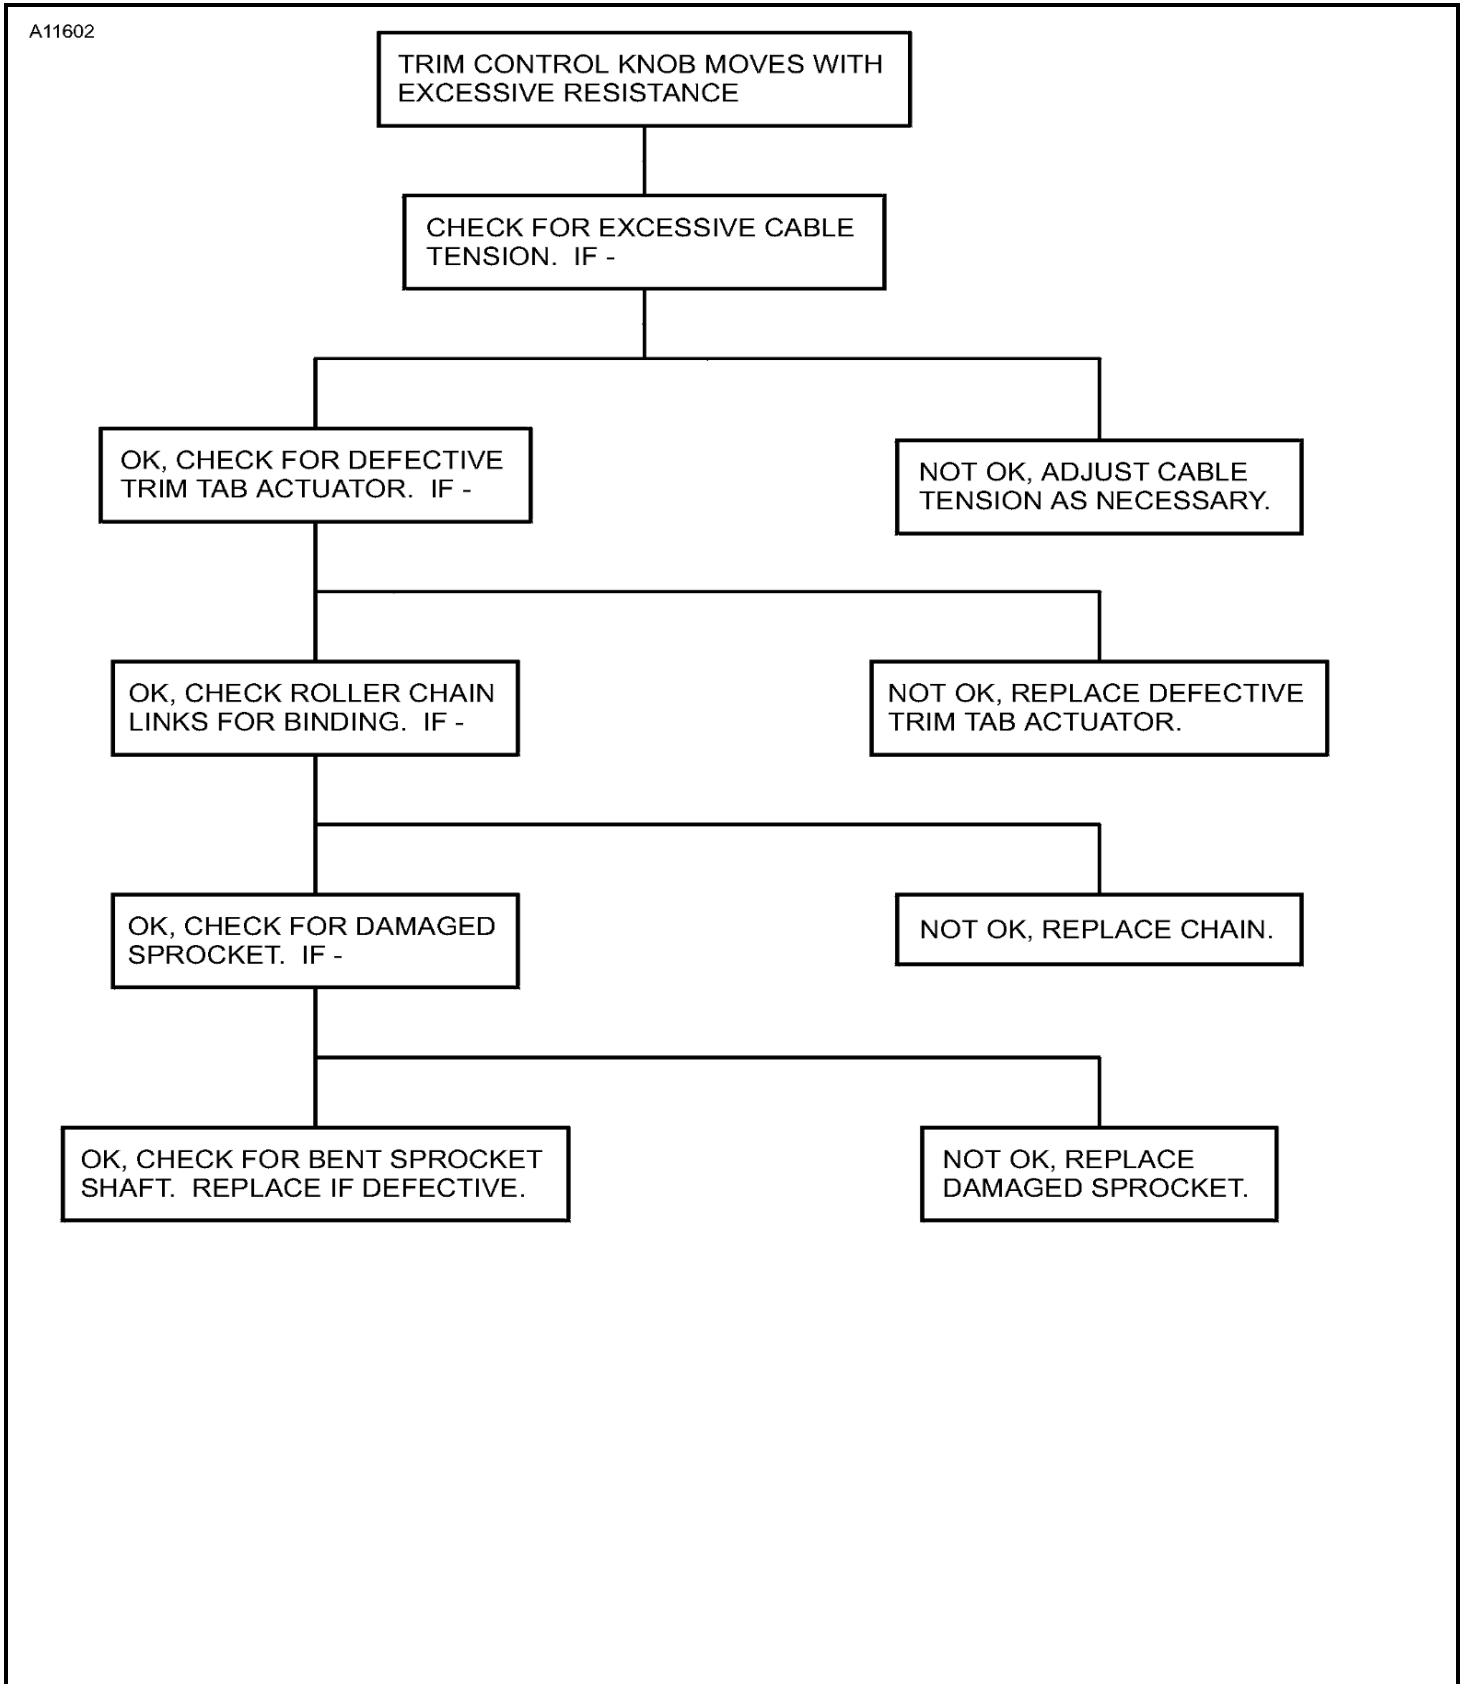

AILERON TRIM SYSTEM - TROUBLESHOOTING

1. General

- A. A troubleshooting chart has been included to aid the maintenance technician in system troubleshooting. Refer to Figure 101.

Figure 101 : Sheet 1 : Aileron Trim System Troubleshooting Chart

Figure 101 : Sheet 2 : Aileron Trim System Troubleshooting Chart